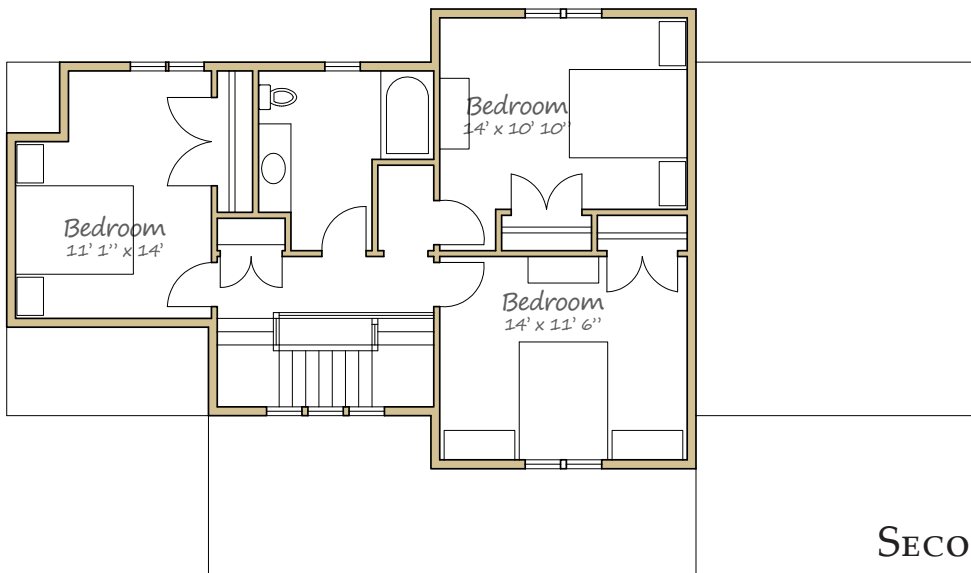

THE SAMUEL REESE HOUSE

Living: 1,949 s.f. ~ Total: 2,156 s.f.

CONNOR *Est. 1969 ~ Middlebury, VT*
HOMES *www.connorbuilding.com*

SALES: (802) 295-5100 OR (888) 592-2224

THE SAMUEL REESE HOUSE

Living: 1,949 s.f. ~ Total: 2,156 s.f.