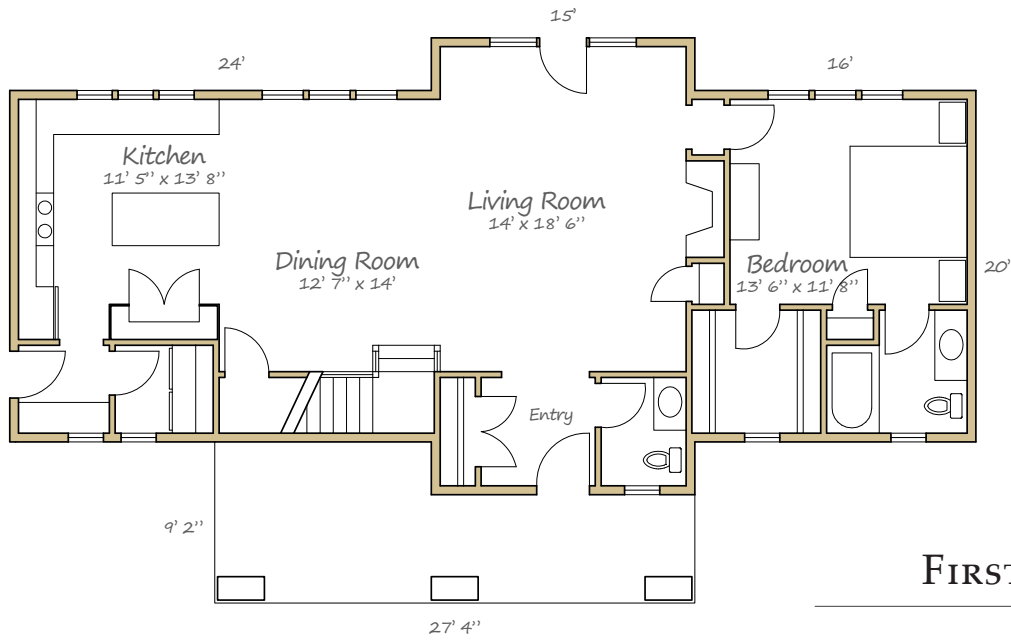

THE SAMUEL REESE HOUSE

Living: 1,949 s.f. ~ Total: 2,156 s.f.

CONNOR *Est. 1969 ~ Middlebury, VT*
HOMES *www.connorbuilding.com*

SALES: (802) 295-5100 OR (888) 592-2224

THE SAMUEL REESE HOUSE

Living: 1,949 s.f. ~ Total: 2,156 s.f.