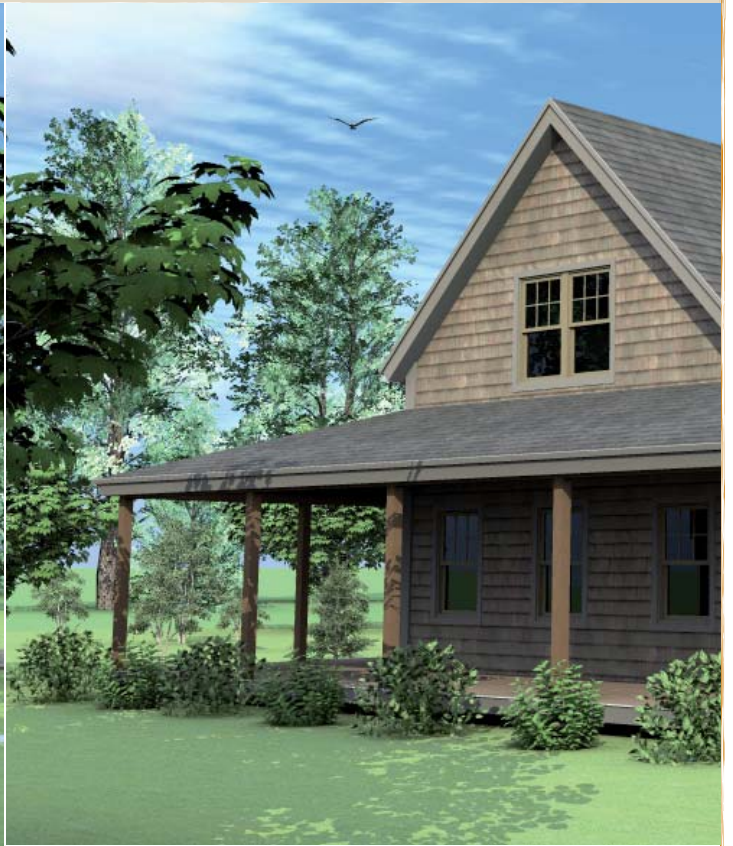

# THE BRIDGEWATER

YANKEE BARN HOMES

1969

©2013 Yankee Barn Homes. All rights reserved.

Post. Beam. Dream.™ | [www.YankeeBarnHomes.com](http://www.YankeeBarnHomes.com)  
131 Yankee Barn Road | Grantham, NH 03753 | (800) 258-9786

FIRST FLOOR

# THE BRIDGEWATER

SQUARE FOOTAGE: 1,832  
BEDROOMS: 3  
BATHS: 2.5

SECOND FLOOR