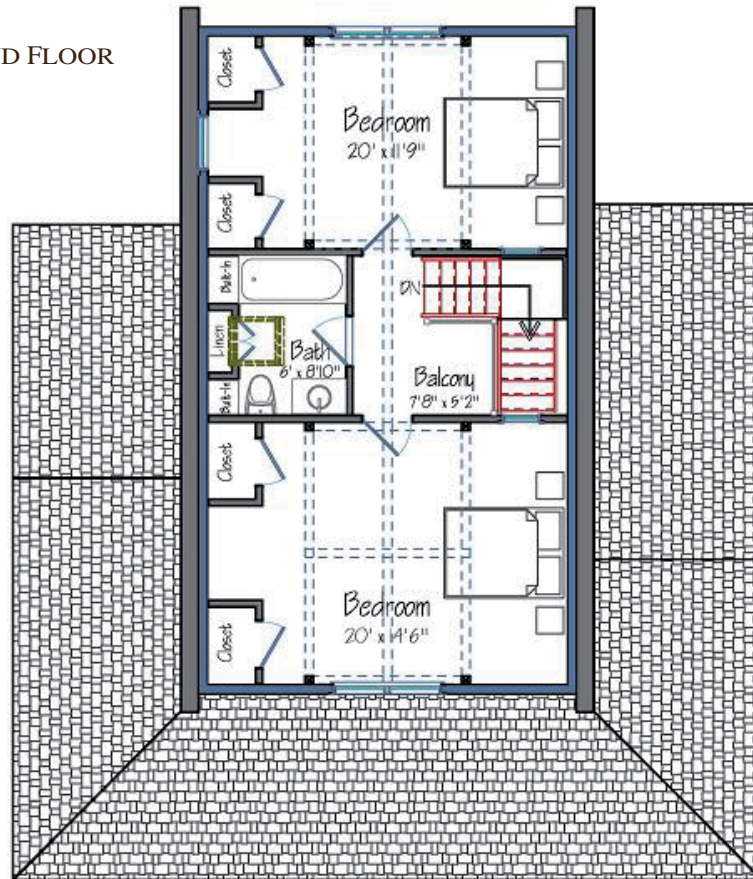

FIRST FLOOR

# THE BRIDGEWATER

SQUARE FOOTAGE: 1,832  
BEDROOMS: 3  
BATHS: 2.5

SECOND FLOOR