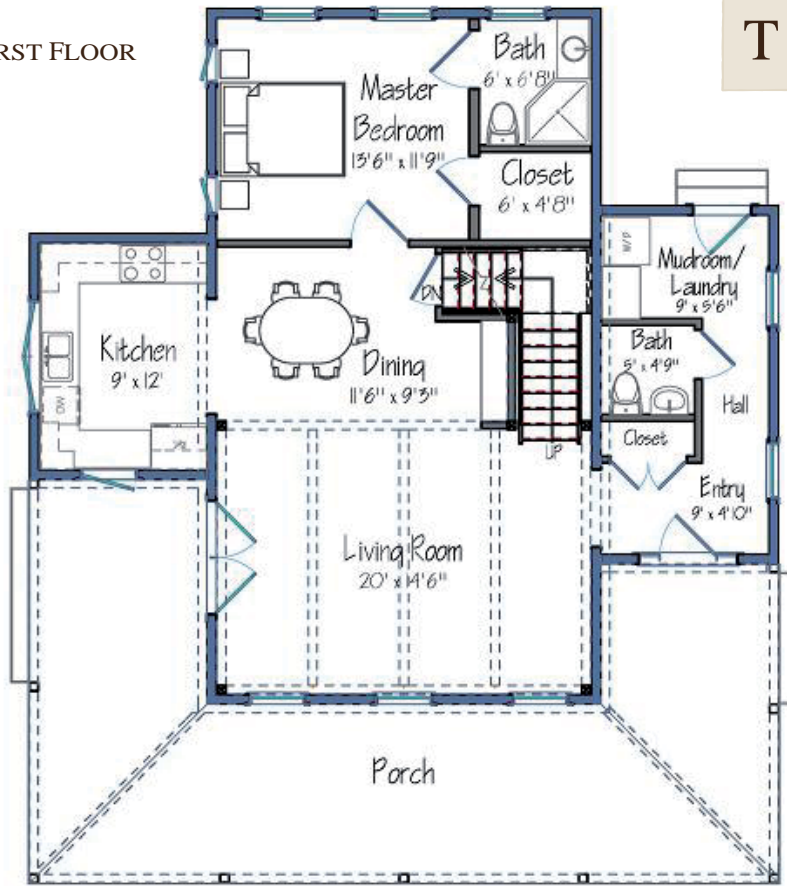

FIRST FLOOR

# THE BRIDGEWATER

SQUARE FOOTAGE: 1,832  
BEDROOMS: 3  
BATHS: 2.5

SECOND FLOOR